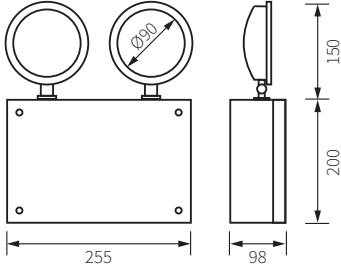

## General Specifications

Application	Anti-Panic Lighting, Escape Route lighting, Hazardous Area Lighting
Mounting	Direct mounting to wall & ceiling
Version	Manual Test, Self Test, DALI
Mode	Non-maintained
Emergency Duration	1/3/8 hours
Light Source	2x25 mid power led spot, 4000-6500K, CRI>80
Battery	Ni-Cd, Ni-MH, VRLA (Sealed Lead Acid Battery)
Wiring	Up to 2x2,5 mm <sup>2</sup> quick fit terminal block
Power Supply	230 Volt, 50/60Hz
Protection	IP65
Temperature Range	0-45°C, VRLA 0-25°C
Electrical Class	Class II (no earth wiring required)
Material	Thermoplastic housing

## Dimensions (mm)