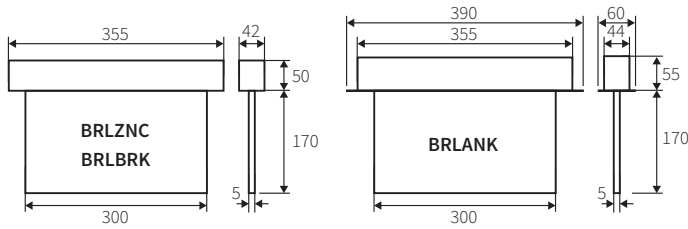

Brilite

Brilite

Emergency Exit Signs
Surface & Recessed Mounted, Single/Double Sided

Specifications

Application	Escape Sign
Mounting	Direct mounting to ceiling. Wall, suspended, recessed & flag mounting are available by accessories
Type	Manual, Self Test, DALI, Central
Mode	Maintained
Emergency Duration	3 hours
Viewing Distance	30m. Single & double sided
Light Source	20xLeds, 6500K, CRI>80, 120 Lumen
Battery	Ni-Cd, Ni-MH
Wiring	Up to 2x2,5 mm ² quick fit terminal block
Power Supply	230 Volt, 50/60Hz
Protection	IP30
Temperature Range	0-40°C
Electrical Class	Class I
Material	Powder paint coated steel sheet housing
Color	White

Dimensions (mm)

Ordering Details

Product Code	Mounting Detail	Type
BRLZNC-M320	Suspended	Standard
BRLBRK-M320	Bracket	
BRLANK-M320	Recessed	
BRLZNC-M320-ST	Suspended	Self-Test
BRLBRK-M320-ST	Bracket	
BRLANK-M320-ST	Recessed	
BRLZNC-M320-DALI	Suspended	DALI
BRLBRK-M320-DALI	Bracket	
BRLANK-M320-DALI	Recessed	
BRLZNC-2024	Suspended	Central
BRLBRK-2024	Bracket	
BRLANK-2024	Recessed	
BRLZNC-20230	Suspended	
BRLBRK-20230	Bracket	
BRLANK-20230	Recessed	

* Stainless steel housing available on request

Viewing Distance