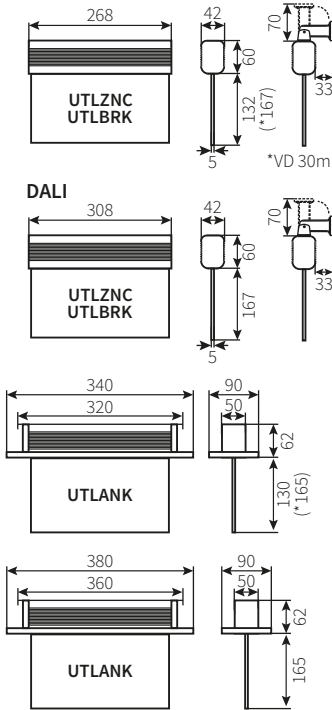

UTLZNC

UTLBRK

UTLANK

Dimensions (mm)

Standard Signs

Ordering Details

Product Code	Type	Battery		Mounting	LED Module & Viewing Distance
UTLZNC-M310	ECO	Ni-MH	3.6V-1.5Ah	Chain	10 Led 24m
UTLBRK-M310				Bracket	
UTLANK-M310				Recessed	
UTLZNC-M310-ST	AUTO TEST	Ni-MH	3.6V-1.5Ah	Chain	
UTLBRK-M310-ST				Bracket	
UTLANK-M310-ST				Recessed	
UTLZNC-M320-DALI	DALI	Li-FePO4	3.2V-1.6Ah	Chain	20 Led 24m
UTLBRK-M320-DALI				Bracket	
UTLANK-M320-DALI				Recessed	
UTLZNC-CBE	Central ECO	NA	NA	Chain	
UTLBRK-CBE				Bracket	
UTLANK-CBE				Recessed	
UTLZNC-CBDALI	Central DALI	NA	NA	Chain	
UTLBRK-CBDALI				Bracket	
UTLANK-CBDALI				Recessed	
UTLHZNC-M310	ECO	Ni-MH	3.6V-1.5Ah	Chain	10 Led 24m
UTLHBRK-M310				Bracket	
UTLHANK-M310				Recessed	
UTLHZNC-M310-ST	AUTO TEST	Ni-MH	3.6V-1.5Ah	Chain	
UTLHBRK-M310-ST				Bracket	
UTLHANK-M310-ST				Recessed	
UTLHZNC-M320-DALI	DALI	Li-FePO4	3.2V-1.6Ah	Chain	20 Led 24m
UTLHBRK-M320-DALI				Bracket	
UTLHANK-M320-DALI				Recessed	
UTLHZNC-CBE	Central ECO	NA	NA	Chain	
UTLHBRK-CBE				Bracket	
UTLHANK-CBE				Recessed	
UTLHZNC-CBDALI	Central DALI	NA	NA	Chain	
UTLHBRK-CBDALI				Bracket	
UTLHANK-CBDALI				Recessed	
UTL-SSWR-2M	Suspended type hanging set (2m)				
UTL24-SET	Sign set - 23m Viewing distance				
UTL-24-LFT	Sign pad - 23m, left side				
UTL-24-RGT	Sign pad - 23m, right side				
UTL-24-UP	Sign pad - 23m, up side				
UTL-24-DWN	Sign pad - 23m, down side				
UTL-24-PAD	Sign pad - 23m, white pad				
UTL30-SET	Sign set - 30m Viewing distance				
UTL-30-LFT	Sign pad - 30m, left side				
UTL-30-RGT	Sign pad - 30m, right side				
UTL-30-UP	Sign pad - 30m, up side				
UTL-30-DWN	Sign pad - 30m, down side				
UTL-30-PAD	Sign pad - 30m, white pad				